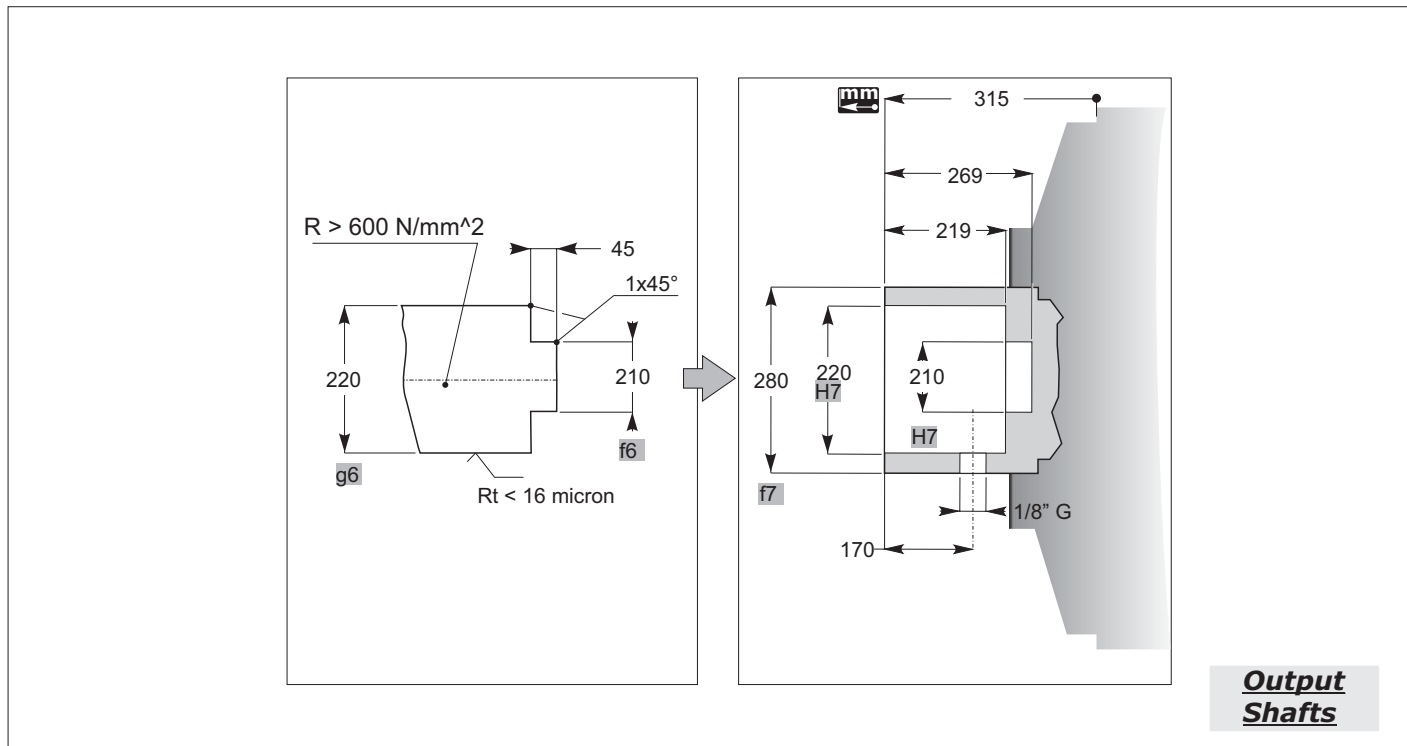

SD

Accessories

mm
C

Output Shafts

mm
C